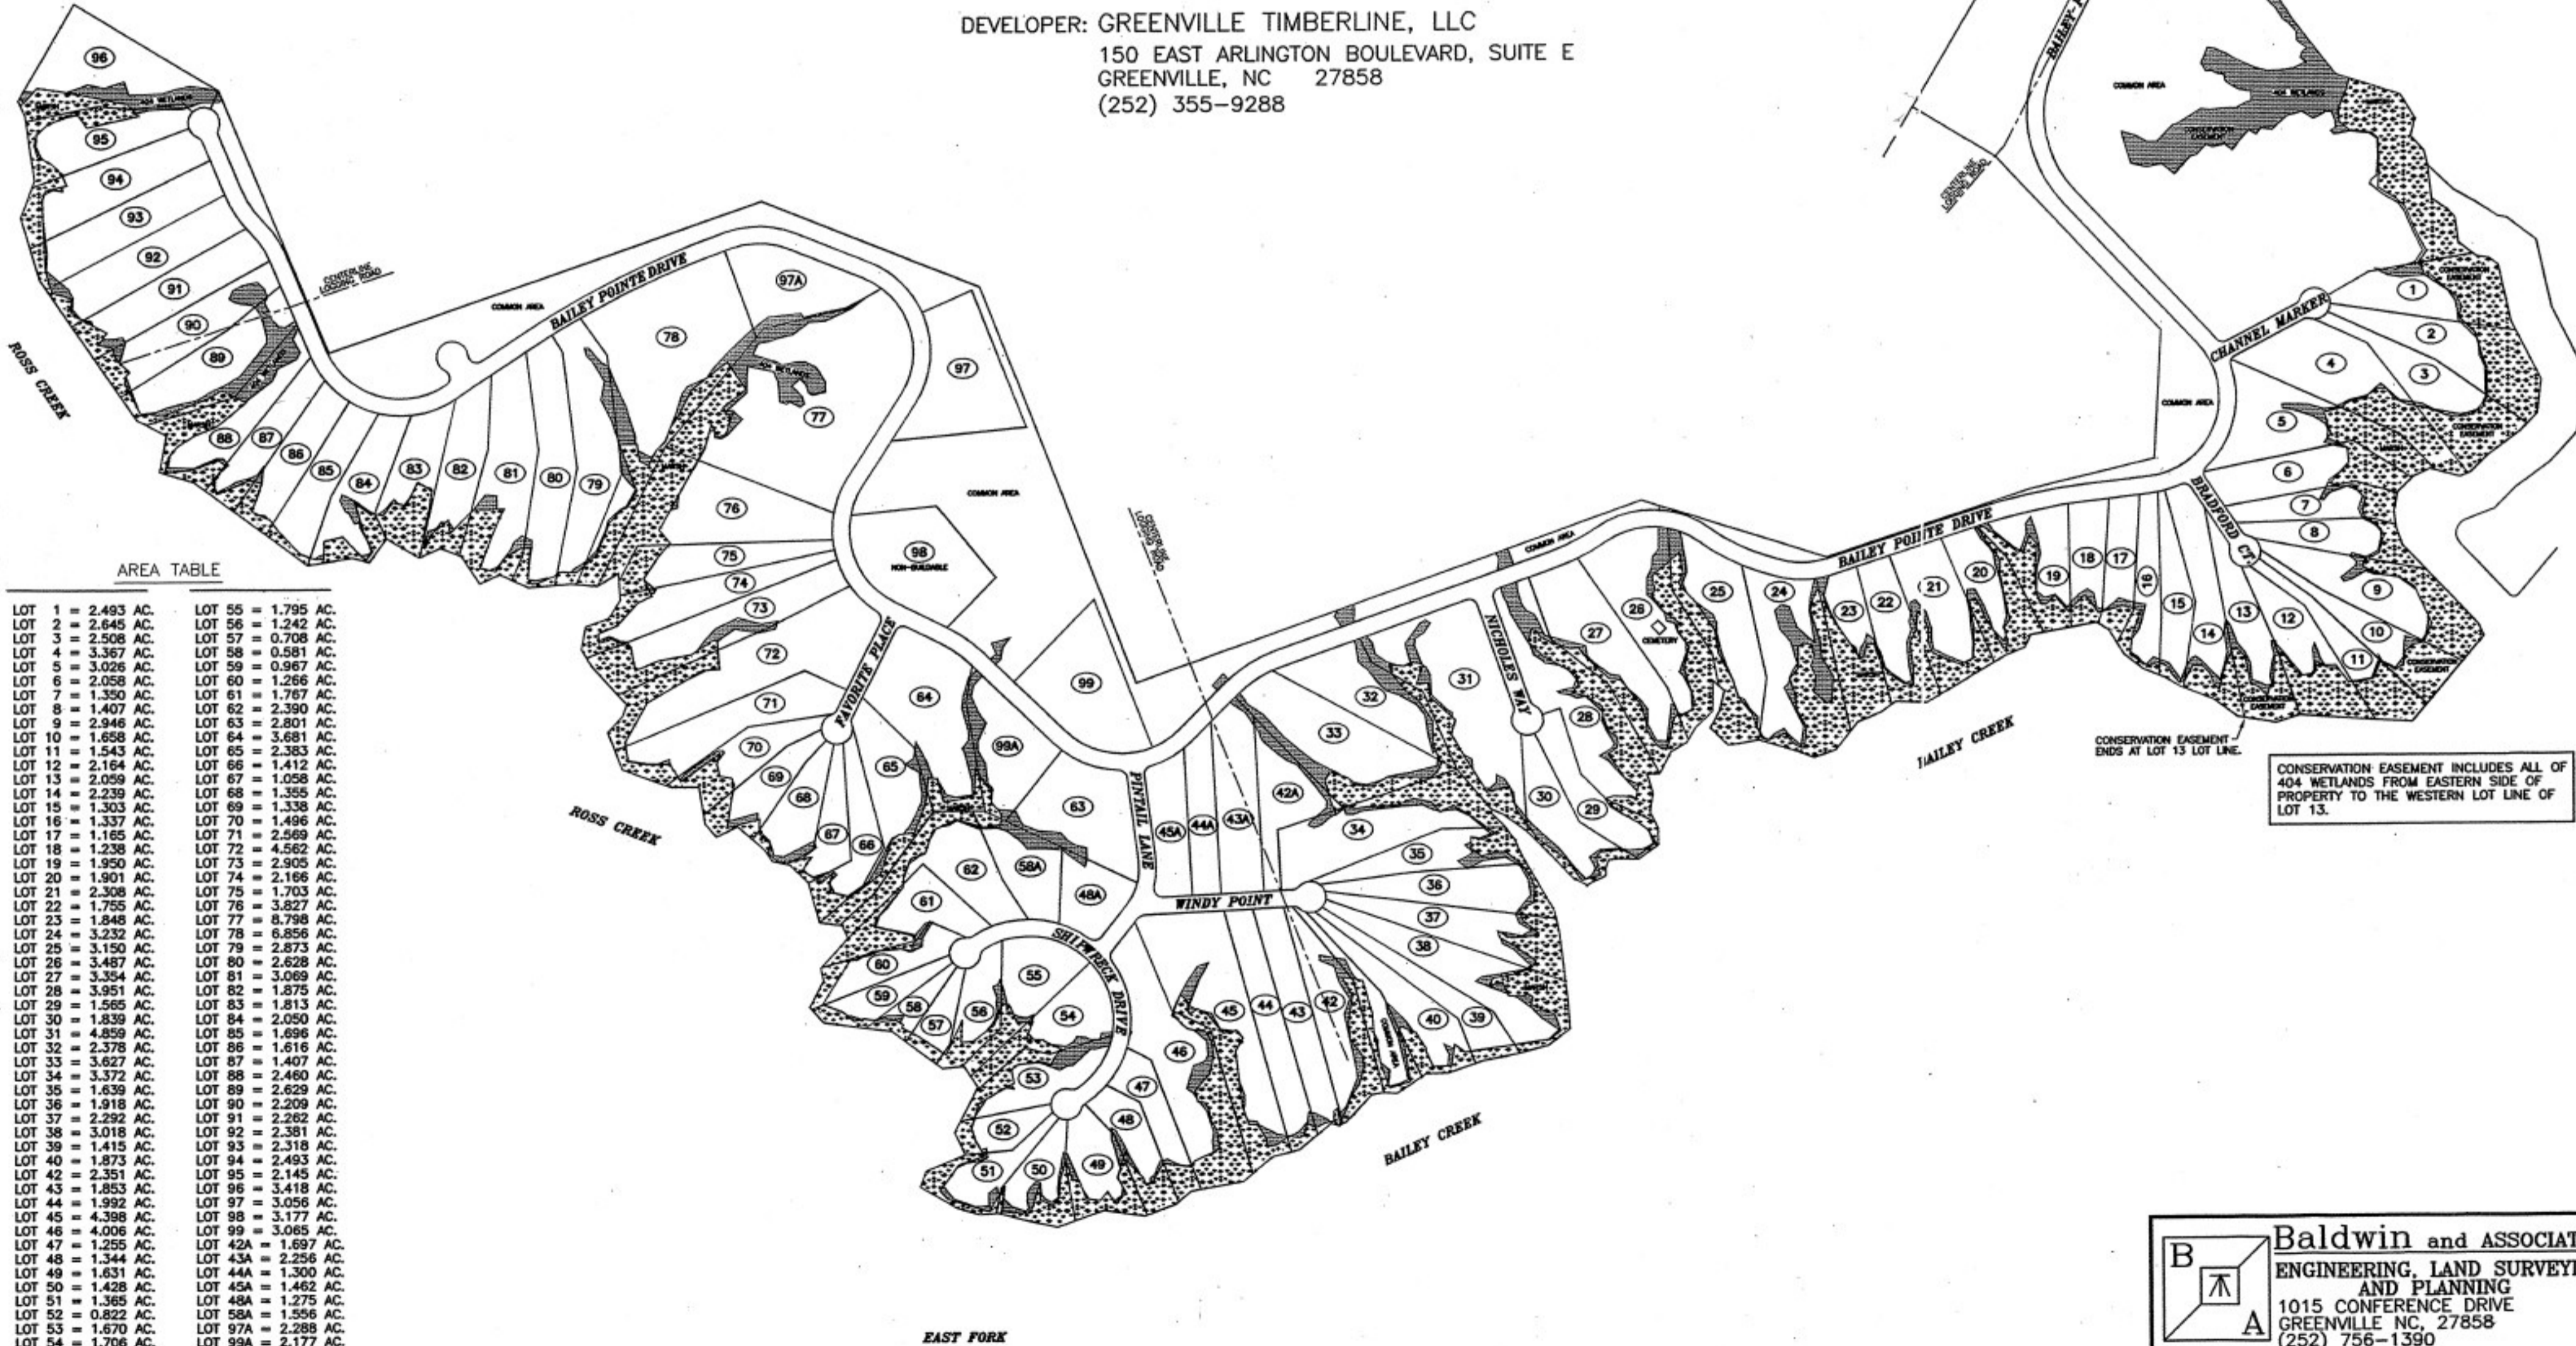

# CONCEPTUAL MAP BAILEY POINTE

BATH TOWNSHIP, BEAUFORT COUNTY, NORTH CAROLINA

DATE: 04/16/03

DEVELOPER: GREENVILLE TIMBERLINE, LLC  
150 EAST ARLINGTON BOULEVARD, SUITE E  
GREENVILLE, NC 27858  
(252) 355-9288